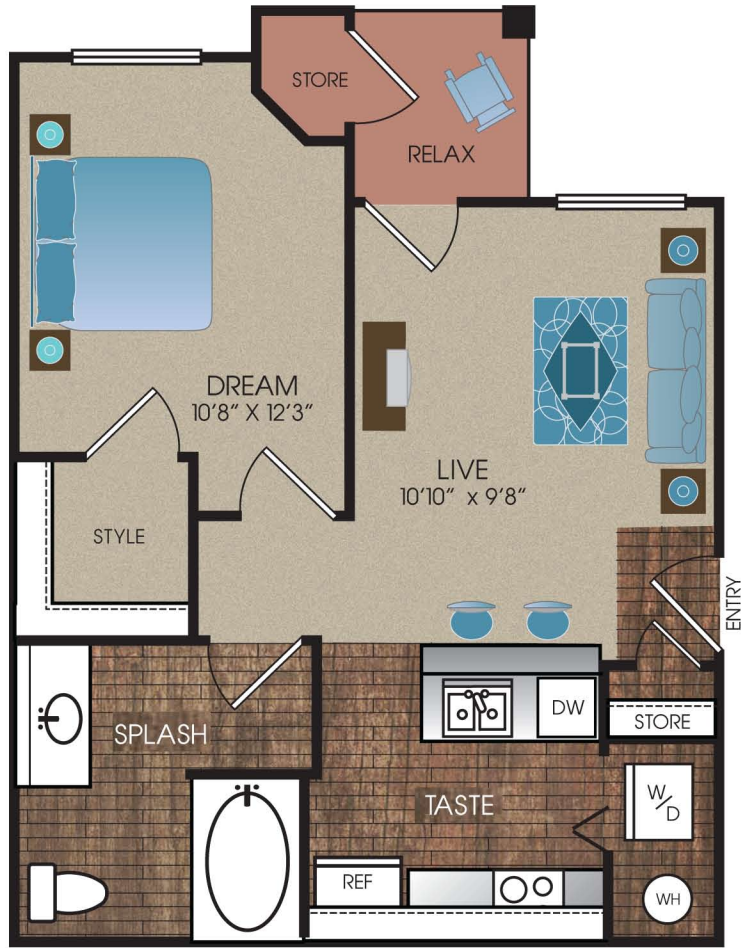

LADERA

APARTMENT HOMES

<p>A1</p>   <p>SCAN WITH YOUR SMARTPHONE</p>	1 Bed	<p>(AMENITIES)</p> <p>.....</p> <p>.....</p> <p>.....</p>	(UNIT #)	(RENT)
	1 Bath		(VIEW)	(DEPOSIT)
	558 sq ft			(FEES)

*SQUARE FOOTAGE IS APPROXIMATE