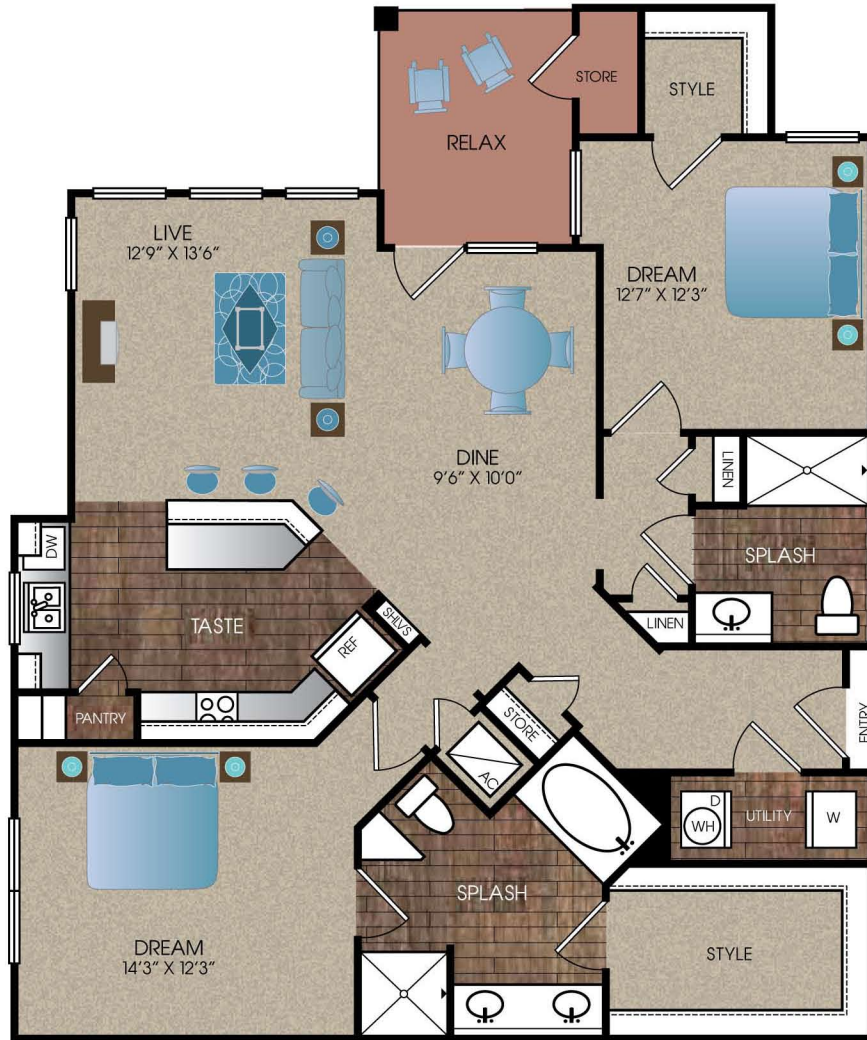

LADERA

APARTMENT HOMES

<p>B2</p>   <p>SCAN WITH YOUR SMARTPHONE</p>	2 Bed	<p>(AMENITIES)</p> <p>.....</p> <p>.....</p> <p>.....</p>	(UNIT #)	(RENT)
	2 Bath		(VIEW)	(DEPOSIT)
	1281 sq ft			(FEES)

*SQUARE FOOTAGE IS APPROXIMATE